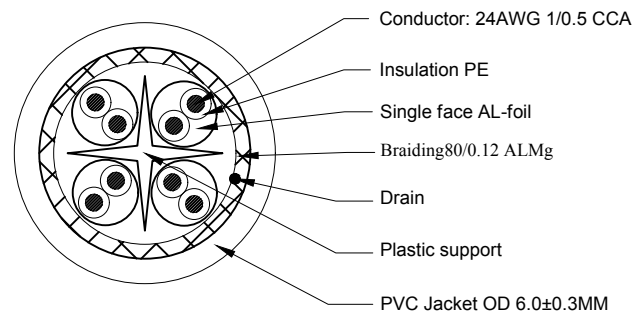

CAT .6 CABLE S/FTP

REV	DETAIL	DATE

ITEM	LENGTH	Rolling Size
18846	25000±80	
18847	50000±100	
18848	100000±150	

L m/rolling

Cable construction

A	Cable	Patch cable, Cat6 S/FTP, AWG24, PVC, Grey428c, LSZH, CPR E, 250Mhz
NO.	PART NAME	SPECIFICATION

Bleil Kabel + Licht GmbH An der Leiten 3 90616 Neuhof an der Zenn	DRAWN	AUBREY	UNIT	MM	REV	1.0	ITEM NO.:	CAT.6 CABLE
	CHECKED		SCALE		DATE	2019-6-25	CUSTOMER:	
	APPROVED							