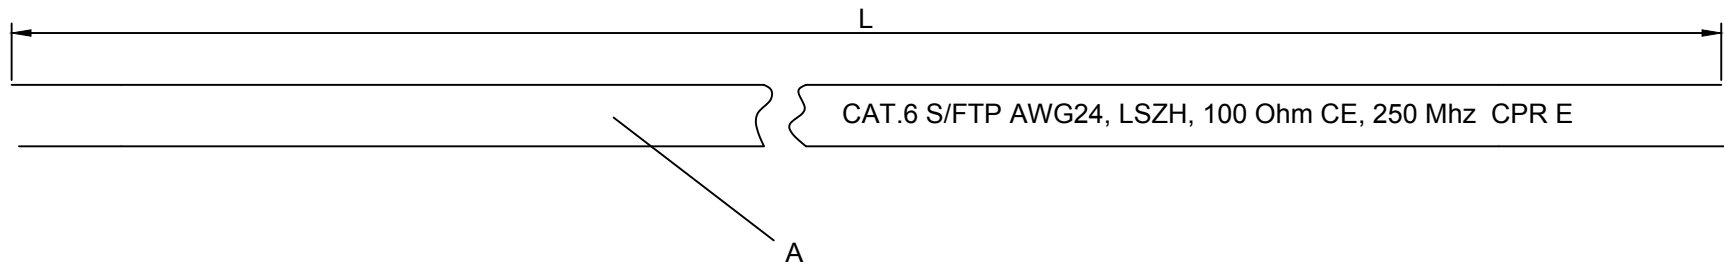

CAT .6 CABLE S/FTP

REV	DETAIL	DATE

ITEM	LENGTH	Rolling Size
18846	25000±80	
18847	50000±100	
18848	100000±150	

L m/rolling

Cable construction

A	Cable	Patch cable, Cat6 S/FTP, AWG24, PVC, Grey428c, LSZH, CPR E, 250Mhz
NO.	PART NAME	SPECIFICATION

Bleil Kabel + Licht GmbH An der Leiten 3 90616 Neuhof an der Zenn	DRAWN	AUBREY	UNIT	MM	REV	1.0	ITEM NO.:	CAT.6 CABLE
	CHECKED		SCALE		DATE	2019-6-25	CUSTOMER:	
	APPROVED							