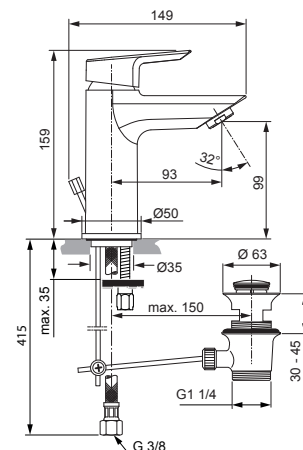

Produced since: Dec. 2020

Basin mixer CH3, flex. hose with pop-up waste chrome **A6558AA**

Basin mixer CH3, flex. hose without pop-up waste chrome **A6560AA**

Pos.	Description	Part-Number	Qty.	Pos.	Description	Part-Number	Qty.
1	Lever cpl. with Logo ISI	A 861 023 AA	1 Set	11	Bracket	A 961 172 NU	1 pcs
2	Cover cap	F 960 975 AA	1 pcs	12	Lift rod cpl.	B 961 119 AA	1 Set
3	Cartridge Kerox Ø28	A 861 396 NU	1 Set				
4	O - Ring Ø 28 x 2	A 963 299 NU	1 pcs				
5	Pop-up waste complete	A 962 991 AA	1 Set				
6	O - Ring Ø 26,7 x 1,78	A 962 825 NU	1 pcs				
7	Aerator M24x1 - 5ltr/min	B 960 754 AA	1 pcs				
8	Escutcheon	B 960 712 AA	1 pcs				
9	Fixation kit	A 964 520 NU	1 Set				
10	Flex. hose M8x1-G3/8-500	A 962 005 NU	1 pcs				

Produced since: Nov. 2015 - Dec 2020

Basin mixer CH3, flex. hose with pop-up waste chrome **A6558AA**

Basin mixer CH3, flex. hose without pop-up waste chrome **A6560AA**

Pos.	Description	Part-Number	Qty.	Pos.	Description	Part-Number	Qty.
1	Lever cpl. with Logo ISI	A 861 023 AA	1 Set	13	O - Ring Ø 26,7 x 1,78	A 962 825 NU	1 pcs
2	Thread pin M5x6 DIN914	A 860 603 NU	1 pcs	14	Thread pin M4 x 8 ISO 4027		
3	Handle plug	A 963 751 NU	1 pcs	15	Lift rod cpl. + Pos. 22	B 961 119 AA	1 Set
4	Cover cap	F 960 975 AA	1 pcs	16	Body		
5	Thread ring M36x1	B 961 087 NU	1 pcs	17	Aerator M24x1 - 5ltr/min	B 960 754 AA	1 pcs
6	Handle srew M4			18	Escutcheon	B 960 712 AA	1 pcs
7	Lever adapter + screw	A 860 892 NU	1 Set	19	Bolt M8x63		
8	Cartridge Kerox Ø28 + Pos.7	F 960 855 NU	1 Set	20	Fixation kit	A 964 520 NU	1 Set
9	Hot water limiter - 3 parts	B 961 088 NU	1 Set	21	Flex. hose M8x1 - G3/8-500	A 962 005 NU	1 pcs
10	Sleeve for cartridge			22	Bracket	A 961 172 NU	1 pcs
11	O - Ring Ø 28 x 2	A 963 299 NU	1 pcs	23	Pop-up waste complete	A 962 991 AA	1 Set
12	Manifold						