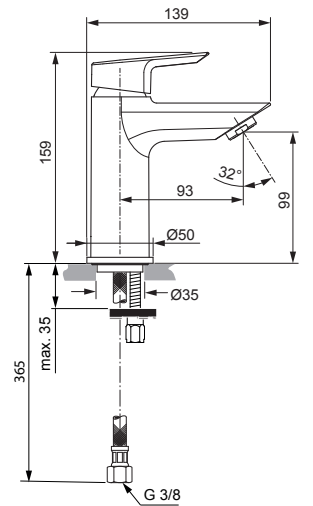

Produced since: Dec. 2020

Basin mixer CH3, flex. hose with pop-up waste chrome **A6558AA**

Basin mixer CH3, flex. hose without pop-up waste chrome **A6560AA**

Pos.	Description	Part-Number	Qty.	Pos.	Description	Part-Number	Qty.
1	Lever cpl. with Logo ISI	A 861 023 AA	1 Set	11	Bracket	A 961 172 NU	1 pcs
2	Cover cap	F 960 975 AA	1 pcs	12	Lift rod cpl.	B 961 119 AA	1 Set
3	Cartridge Kerox Ø28	A 861 396 NU	1 Set				
4	O - Ring Ø 28 x 2	A 963 299 NU	1 pcs				
5	Pop-up waste complete	A 962 991 AA	1 Set				
6	O - Ring Ø 26,7 x 1,78	A 962 825 NU	1 pcs				
7	Aerator M24x1 - 5ltr/min	B 960 754 AA	1 pcs				
8	Escutcheon	B 960 712 AA	1 pcs				
9	Fixation kit	A 964 520 NU	1 Set				
10	Flex. hose M8x1-G3/8-500	A 962 005 NU	1 pcs				

Produced since: Nov. 2015 - Dec 2020

Basin mixer CH3, flex. hose with pop-up waste chrome **A6558AA**

Basin mixer CH3, flex. hose without pop-up waste chrome **A6560AA**

Pos.	Description	Part-Number	Qty.	Pos.	Description	Part-Number	Qty.
1	Lever cpl. with Logo ISI	A 861 023 AA	1 Set	13	O - Ring Ø 26,7 x 1,78	A 962 825 NU	1 pcs
2	Thread pin M5x6 DIN914	A 860 603 NU	1 pcs	14	Thread pin M4 x 8 ISO 4027		
3	Handle plug	A 963 751 NU	1 pcs	15	Lift rod cpl. + Pos. 22	B 961 119 AA	1 Set
4	Cover cap	F 960 975 AA	1 pcs	16	Body		
5	Thread ring M36x1	B 961 087 NU	1 pcs	17	Aerator M24x1 - 5ltr/min	B 960 754 AA	1 pcs
6	Handle srew M4			18	Escutcheon	B 960 712 AA	1 pcs
7	Lever adapter + screw	A 860 892 NU	1 Set	19	Bolt M8x63		
8	Cartridge Kerox Ø28 + Pos.7	F 960 855 NU	1 Set	20	Fixation kit	A 964 520 NU	1 Set
9	Hot water limiter - 3 parts	B 961 088 NU	1 Set	21	Flex. hose M8x1 - G3/8-500	A 962 005 NU	1 pcs
10	Sleeve for cartridge			22	Bracket	A 961 172 NU	1 pcs
11	O - Ring Ø 28 x 2	A 963 299 NU	1 pcs	23	Pop-up waste complete	A 962 991 AA	1 Set
12	Manifold						