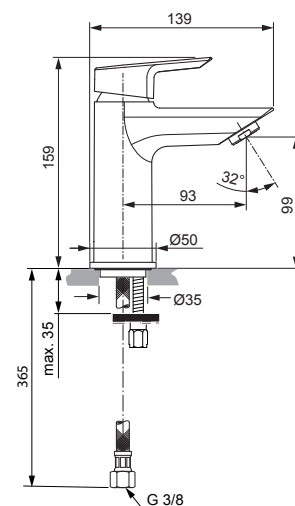

Produced since: Dec. 2020

Basin mixer CH3, flex. hose with pop-up waste chrome **A6558AA**

Basin mixer CH3, flex. hose without pop-up waste chrome **A6560AA**

Pos.	Description	Part-Number	Qty.	Pos.	Description	Part-Number	Qty.
1	Lever cpl. with Logo ISI	A 861 023 AA	1 Set	11	Bracket	A 961 172 NU	1 pcs
2	Cover cap	F 960 975 AA	1 pcs	12	Lift rod cpl.	B 961 119 AA	1 Set
3	Cartridge Kerox Ø28	A 861 396 NU	1 Set				
4	O - Ring Ø 28 x 2	A 963 299 NU	1 pcs				
5	Pop-up waste complete	A 962 991 AA	1 Set				
6	O - Ring Ø 26,7 x 1,78	A 962 825 NU	1 pcs				
7	Aerator M24x1 - 5ltr/min	B 960 754 AA	1 pcs				
8	Escutcheon	B 960 712 AA	1 pcs				
9	Fixation kit	A 964 520 NU	1 Set				
10	Flex. hose M8x1-G3/8-500	A 962 005 NU	1 pcs				

Produced since: Nov. 2015 - Dec 2020

Basin mixer CH3, flex. hose with pop-up waste chrome **A6558AA**

Basin mixer CH3, flex. hose without pop-up waste chrome **A6560AA**

Pos.	Description	Part-Number	Qty.	Pos.	Description	Part-Number	Qty.
1	Lever cpl. with Logo ISI	A 861 023 AA	1 Set	13	O - Ring Ø 26,7 x 1,78	A 962 825 NU	1 pcs
2	Thread pin M5x6 DIN914	A 860 603 NU	1 pcs	14	Thread pin M4 x 8 ISO 4027		
3	Handle plug	A 963 751 NU	1 pcs	15	Lift rod cpl. + Pos. 22	B 961 119 AA	1 Set
4	Cover cap	F 960 975 AA	1 pcs	16	Body		
5	Thread ring M36x1	B 961 087 NU	1 pcs	17	Aerator M24x1 - 5ltr/min	B 960 754 AA	1 pcs
6	Handle srew M4			18	Escutcheon	B 960 712 AA	1 pcs
7	Lever adapter + screw	A 860 892 NU	1 Set	19	Bolt M8x63		
8	Cartridge Kerox Ø28 + Pos.7	F 960 855 NU	1 Set	20	Fixation kit	A 964 520 NU	1 Set
9	Hot water limiter - 3 parts	B 961 088 NU	1 Set	21	Flex. hose M8x1 - G3/8-500	A 962 005 NU	1 pcs
10	Sleeve for cartridge			22	Bracket	A 961 172 NU	1 pcs
11	O - Ring Ø 28 x 2	A 963 299 NU	1 pcs	23	Pop-up waste complete	A 962 991 AA	1 Set
12	Manifold						