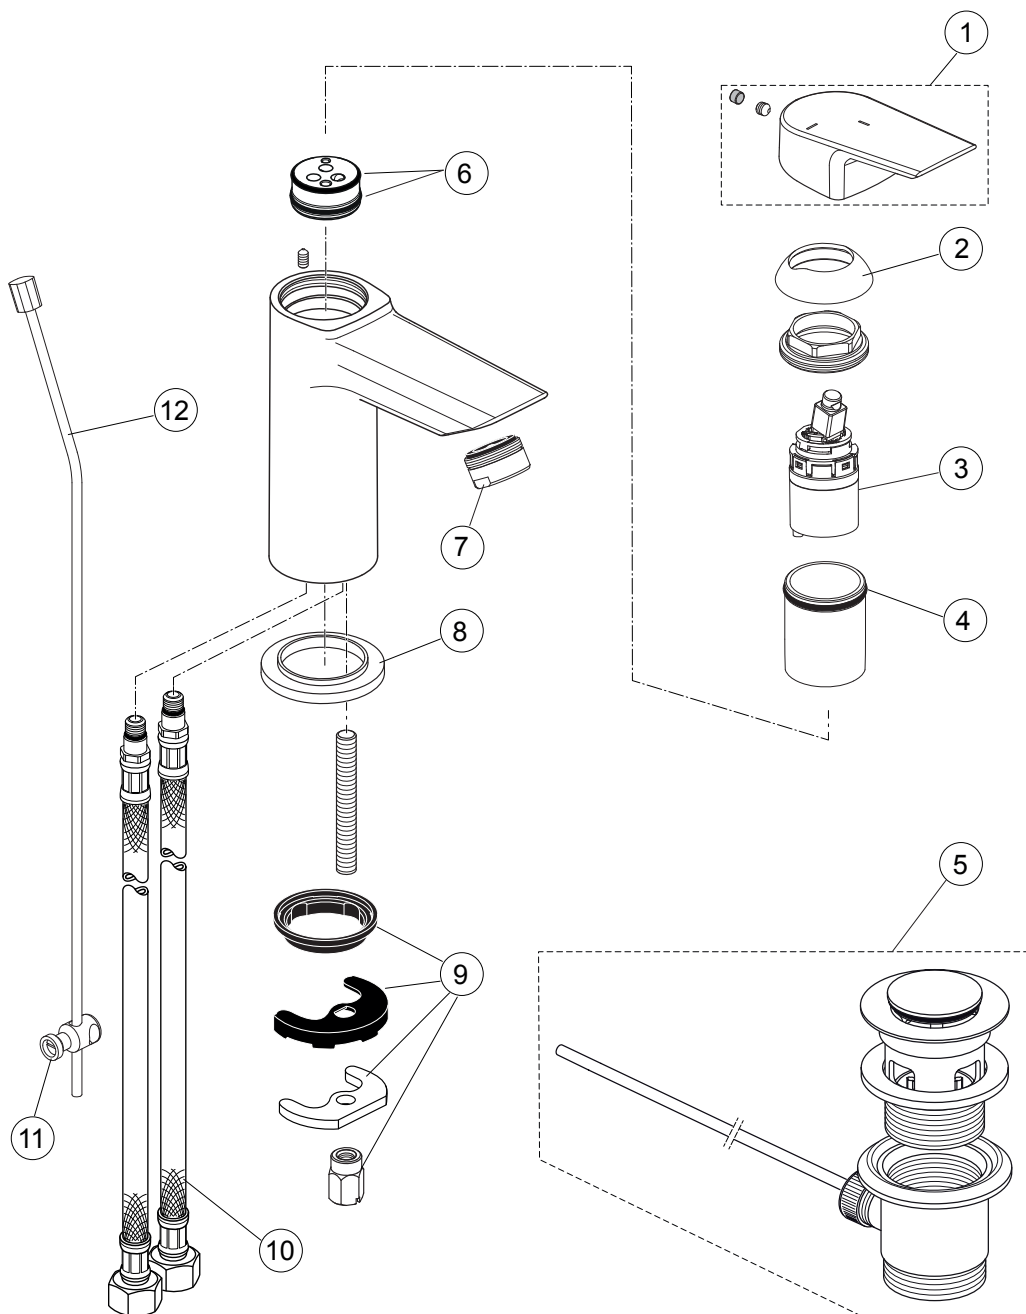

Produced since: Dec. 2020

Basin mixer CH3, flex. hose with pop-up waste chrome **A6558AA**

Basin mixer CH3, flex. hose without pop-up waste chrome **A6560AA**

Pos.	Description	Part-Number	Qty.	Pos.	Description	Part-Number	Qty.
1	Lever cpl. with Logo ISI	A 861 023 AA	1 Set	11	Bracket	A 961 172 NU	1 pcs
2	Cover cap	F 960 975 AA	1 pcs	12	Lift rod cpl.	B 961 119 AA	1 Set
3	Cartridge Kerox Ø28	A 861 396 NU	1 Set				
4	O - Ring Ø 28 x 2	A 963 299 NU	1 pcs				
5	Pop-up waste complete	A 962 991 AA	1 Set				
6	O - Ring Ø 26,7 x 1,78	A 962 825 NU	1 pcs				
7	Aerator M24x1 - 5ltr/min	B 960 754 AA	1 pcs				
8	Escutcheon	B 960 712 AA	1 pcs				
9	Fixation kit	A 964 520 NU	1 Set				
10	Flex. hose M8x1-G3/8-500	A 962 005 NU	1 pcs				

Produced since: Nov. 2015 - Dec 2020

Basin mixer CH3, flex. hose with pop-up waste chrome **A6558AA**

Basin mixer CH3, flex. hose without pop-up waste chrome **A6560AA**

Pos.	Description	Part-Number	Qty.	Pos.	Description	Part-Number	Qty.
1	Lever cpl. with Logo ISI	A 861 023 AA	1 Set	13	O - Ring Ø 26,7 x 1,78	A 962 825 NU	1 pcs
2	Thread pin M5x6 DIN914	A 860 603 NU	1 pcs	14	Thread pin M4 x 8 ISO 4027		
3	Handle plug	A 963 751 NU	1 pcs	15	Lift rod cpl. + Pos. 22	B 961 119 AA	1 Set
4	Cover cap	F 960 975 AA	1 pcs	16	Body		
5	Thread ring M36x1	B 961 087 NU	1 pcs	17	Aerator M24x1 - 5ltr/min	B 960 754 AA	1 pcs
6	Handle srew M4			18	Escutcheon	B 960 712 AA	1 pcs
7	Lever adapter + screw	A 860 892 NU	1 Set	19	Bolt M8x63		
8	Cartridge Kerox Ø28 + Pos.7	F 960 855 NU	1 Set	20	Fixation kit	A 964 520 NU	1 Set
9	Hot water limiter - 3 parts	B 961 088 NU	1 Set	21	Flex. hose M8x1 - G3/8-500	A 962 005 NU	1 pcs
10	Sleeve for cartridge			22	Bracket	A 961 172 NU	1 pcs
11	O - Ring Ø 28 x 2	A 963 299 NU	1 pcs	23	Pop-up waste complete	A 962 991 AA	1 Set
12	Manifold						