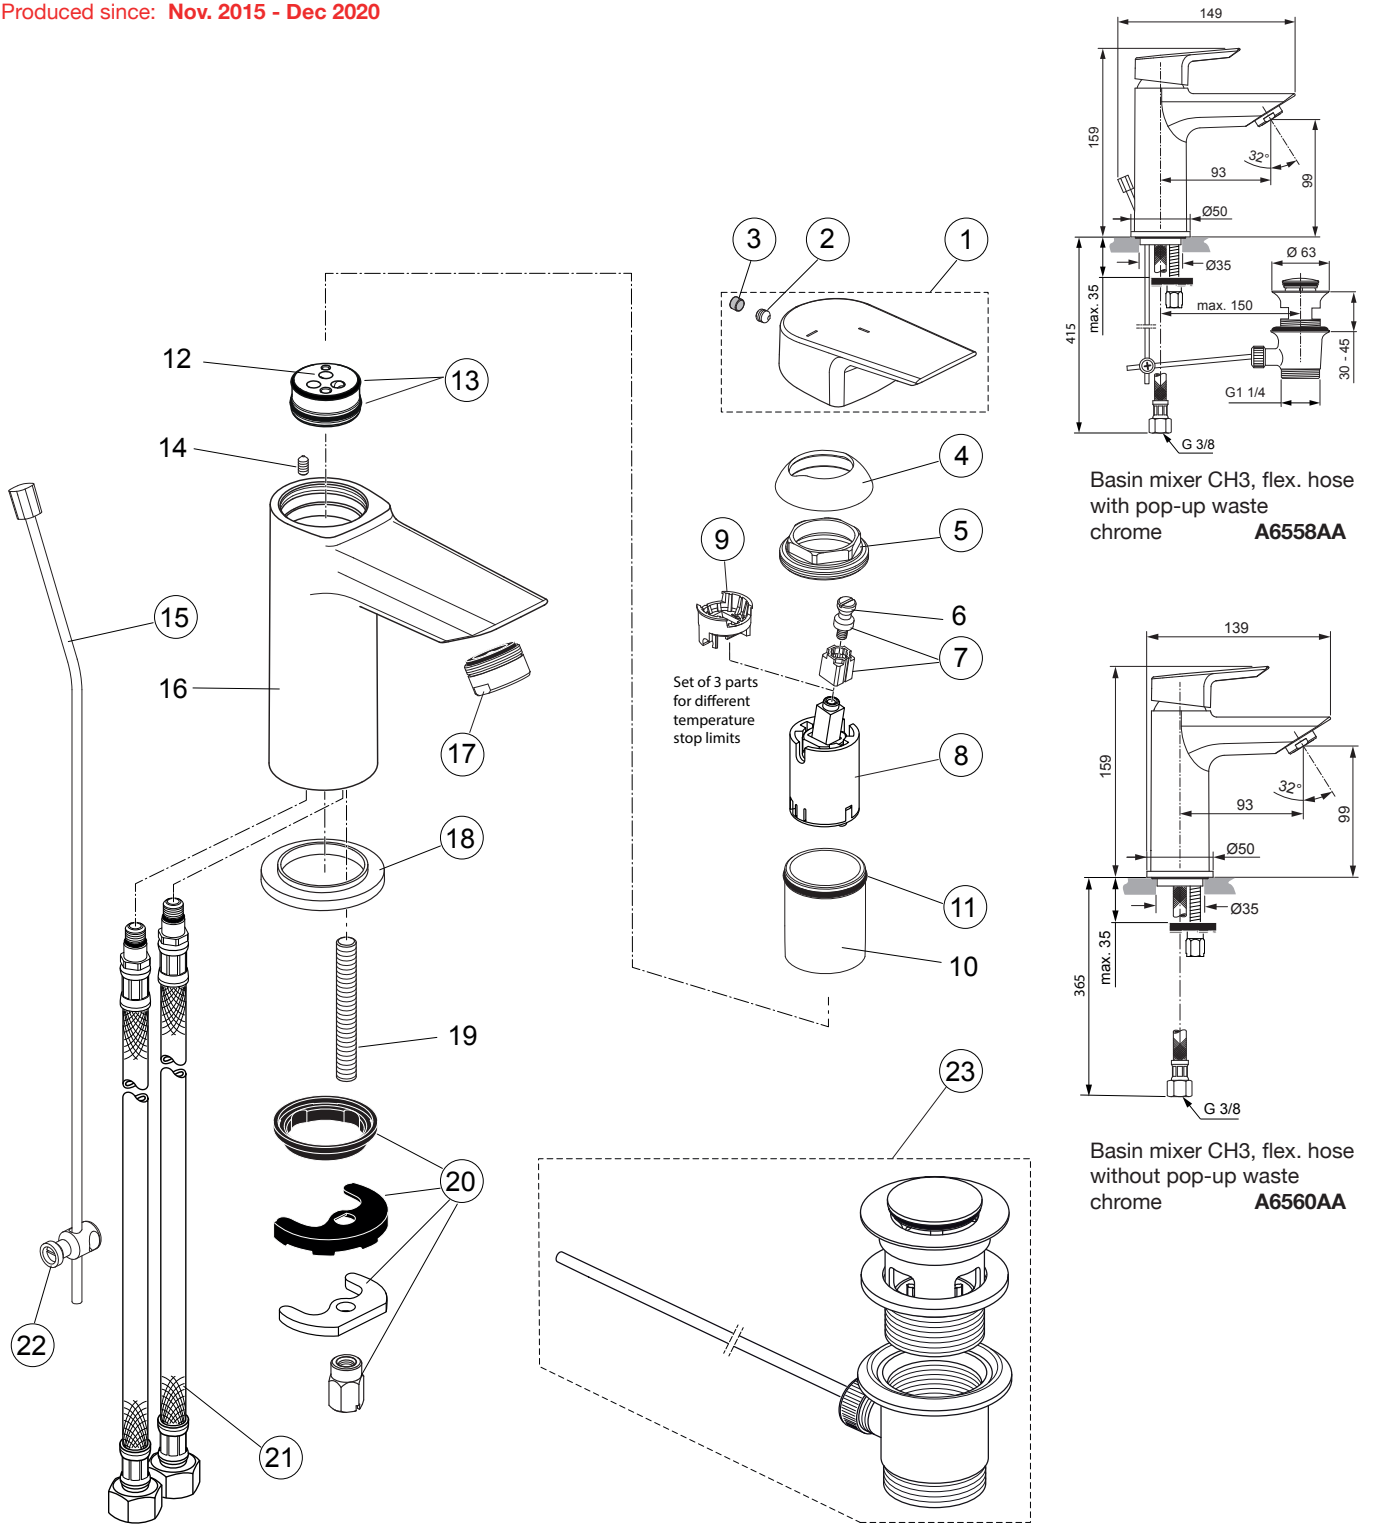

Produced since: Dec. 2020

Basin mixer CH3, flex. hose with pop-up waste chrome **A6558AA**

Basin mixer CH3, flex. hose without pop-up waste chrome **A6560AA**

Pos.	Description	Part-Number	Qty.	Pos.	Description	Part-Number	Qty.
1	Lever cpl. with Logo ISI	A 861 023 AA	1 Set	11	Bracket	A 961 172 NU	1 pcs
2	Cover cap	F 960 975 AA	1 pcs	12	Lift rod cpl.	B 961 119 AA	1 Set
3	Cartridge Kerox Ø28	A 861 396 NU	1 Set				
4	O - Ring Ø 28 x 2	A 963 299 NU	1 pcs				
5	Pop-up waste complete	A 962 991 AA	1 Set				
6	O - Ring Ø 26,7 x 1,78	A 962 825 NU	1 pcs				
7	Aerator M24x1 - 5ltr/min	B 960 754 AA	1 pcs				
8	Escutcheon	B 960 712 AA	1 pcs				
9	Fixation kit	A 964 520 NU	1 Set				
10	Flex. hose M8x1-G3/8-500	A 962 005 NU	1 pcs				

Produced since: Nov. 2015 - Dec 2020

Basin mixer CH3, flex. hose with pop-up waste chrome **A6558AA**

Basin mixer CH3, flex. hose without pop-up waste chrome **A6560AA**

Pos.	Description	Part-Number	Qty.	Pos.	Description	Part-Number	Qty.
1	Lever cpl. with Logo ISI	A 861 023 AA	1 Set	13	O - Ring Ø 26,7 x 1,78	A 962 825 NU	1 pcs
2	Thread pin M5x6 DIN914	A 860 603 NU	1 pcs	14	Thread pin M4 x 8 ISO 4027		
3	Handle plug	A 963 751 NU	1 pcs	15	Lift rod cpl. + Pos. 22	B 961 119 AA	1 Set
4	Cover cap	F 960 975 AA	1 pcs	16	Body		
5	Thread ring M36x1	B 961 087 NU	1 pcs	17	Aerator M24x1 - 5ltr/min	B 960 754 AA	1 pcs
6	Handle srew M4			18	Escutcheon	B 960 712 AA	1 pcs
7	Lever adapter + screw	A 860 892 NU	1 Set	19	Bolt M8x63		
8	Cartridge Kerox Ø28 + Pos.7	F 960 855 NU	1 Set	20	Fixation kit	A 964 520 NU	1 Set
9	Hot water limiter - 3 parts	B 961 088 NU	1 Set	21	Flex. hose M8x1 - G3/8-500	A 962 005 NU	1 pcs
10	Sleeve for cartridge			22	Bracket	A 961 172 NU	1 pcs
11	O - Ring Ø 28 x 2	A 963 299 NU	1 pcs	23	Pop-up waste complete	A 962 991 AA	1 Set
12	Manifold						