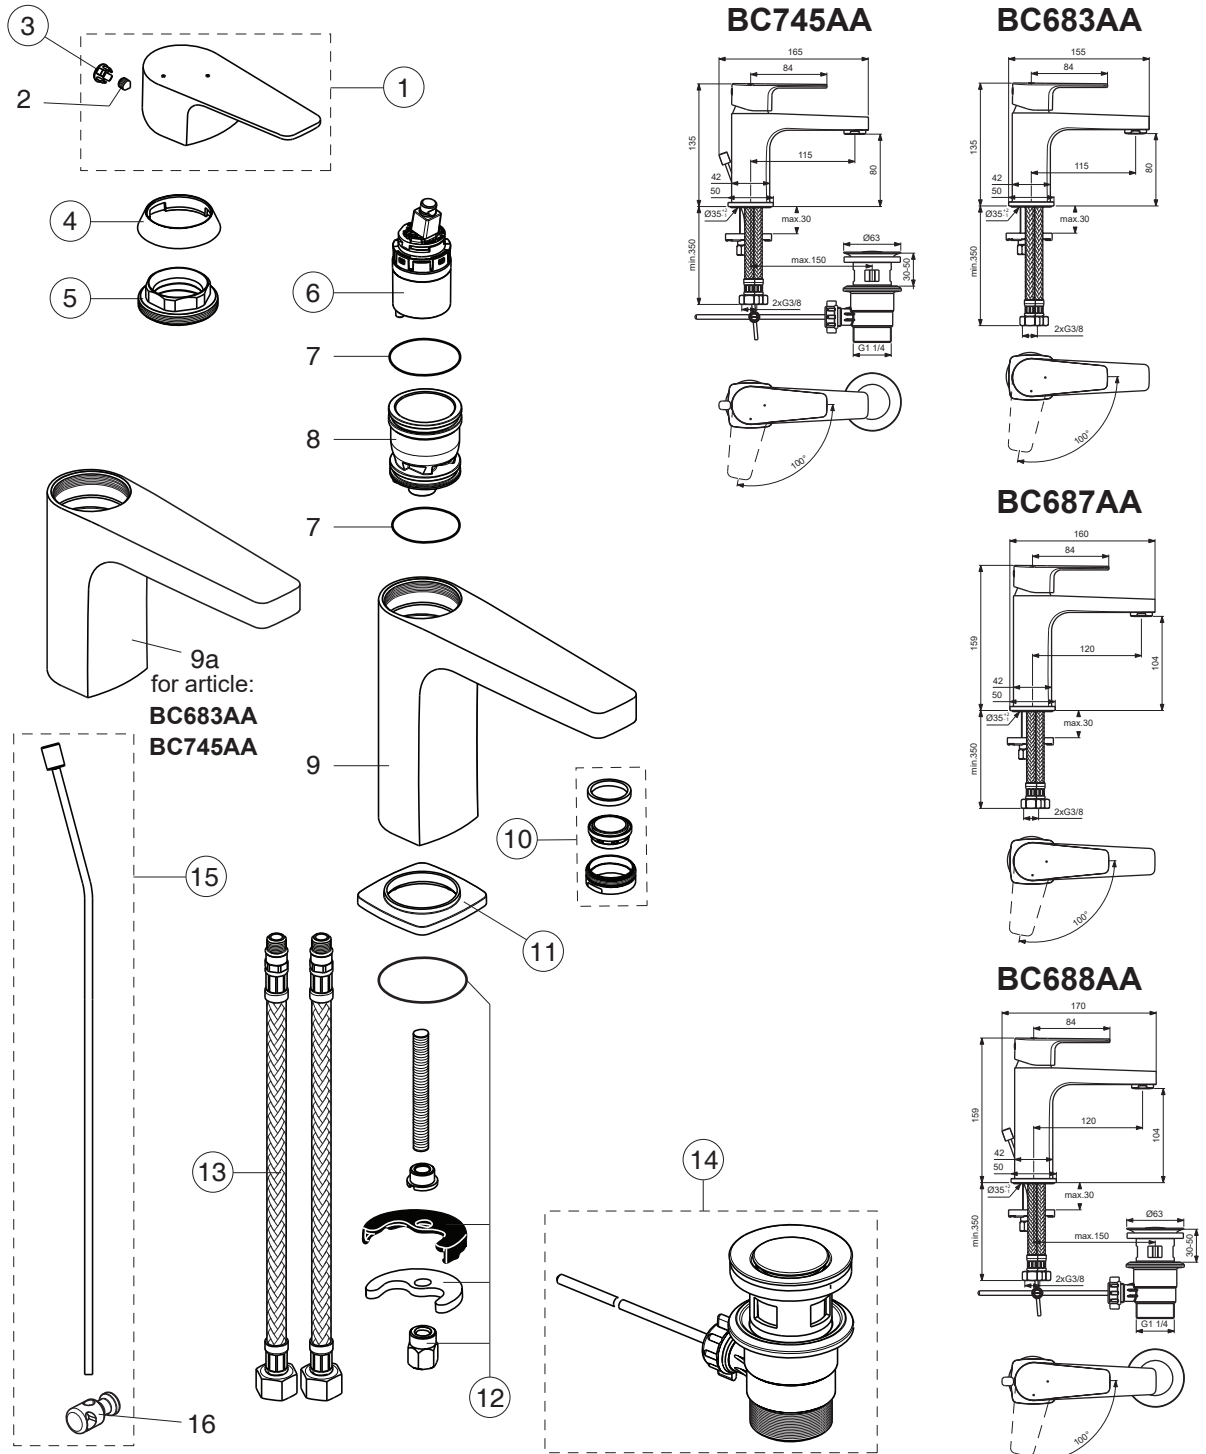

CERAFINE MODEL D

Ideal Standard

Pos.	Signify	Spare parts-Nr.	Quantity	Pos.	Signify	Spare parts-Nr.	Quantity
1	Lever C3,w/logo-compl.	B961653AA	1 Set	14	Pop-up waste-plastic	B964550AA	1 Pcs.
2	Screw M5x8		1 Pcs.	15	Pop up waste-compl.	B961241AA	1 Pcs.
3	Cap decorative	B964696NU	1 Pcs.	16	Pop up waste shackle		1 Pcs.
4	Cap	A861080AA	1 Pcs.				
5	Screw M38x1.5	B961645NU	1 Pcs.				
6	Cartridge Ø28mm	A861397NU	1 Pcs.				
7	O-Ring Ø30x2		2 Pcs.				
8	Manifold		1 Pcs.				
9;9a	Body basin		1 Pcs.				
10	Perlator M24x1-A / 5l/min	B961383AA	1 Pcs.				
11	Rosette decorative	B961290AA	1 Pcs.				
12	Connecting set	B964551NU	1 Pcs.				
13	Flex hose G3/8	A962005NU	1 Pcs.				