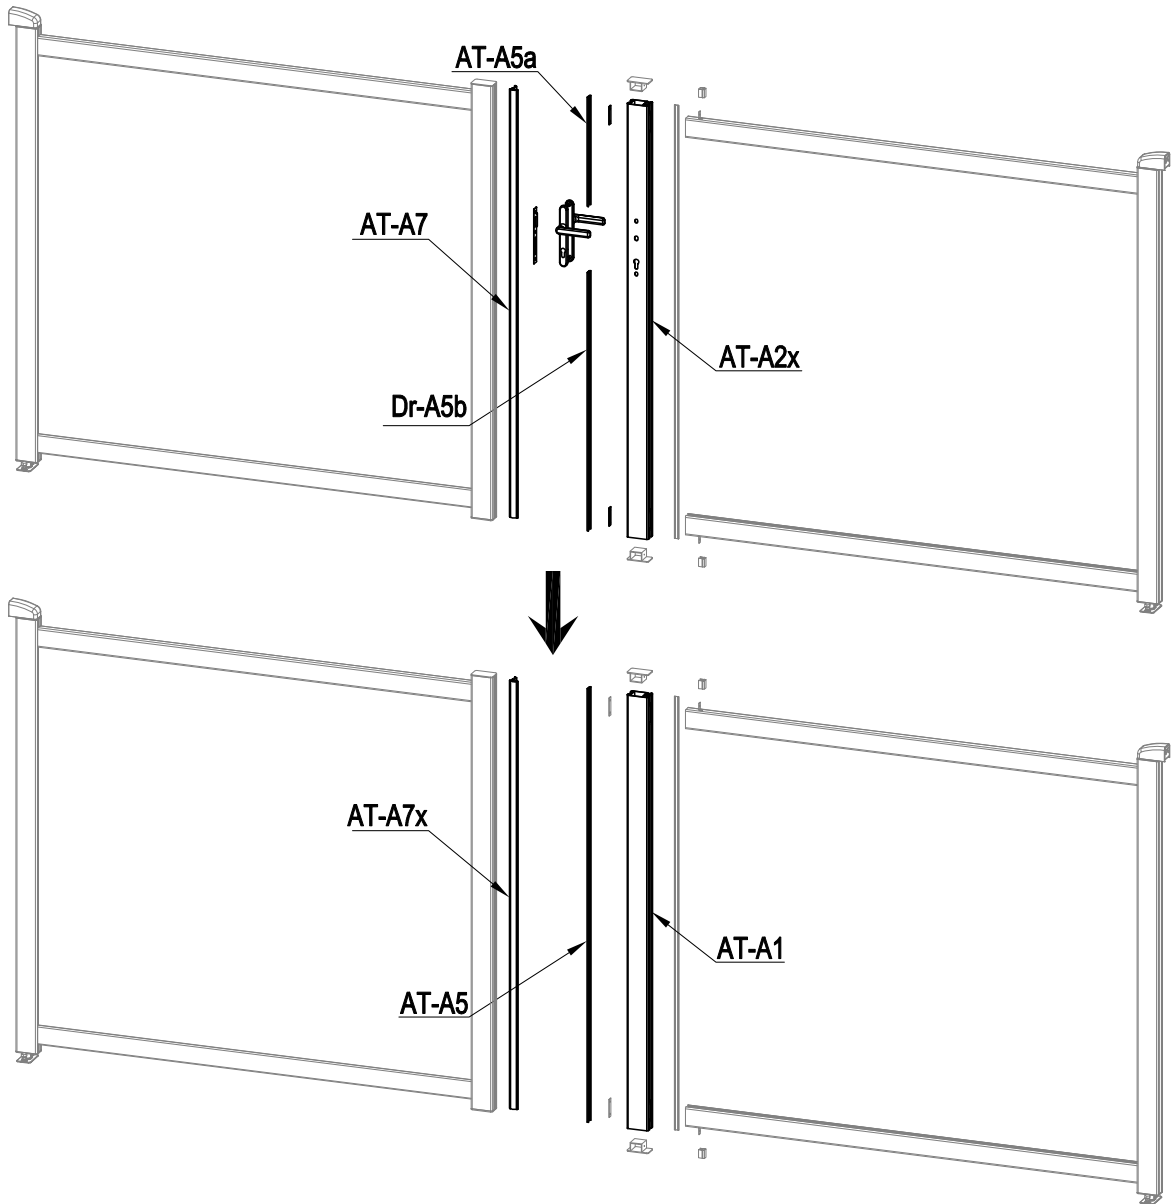

Manual Accessories G21

mounting profile for gate with drive, 158 cm

AT-A1		1573mm	x1
AT-A5		1573mm	x1
AT-A7x		1553mm	x1

AT-A1		1573mm	x1
AT-A5		1573mm	x1
AT-A7x		1553mm	x1

AT-A7	→	AT-A7x
AT-A2	→	AT-A1
AT-A5a	→	AT-A5
Dr-A5b		