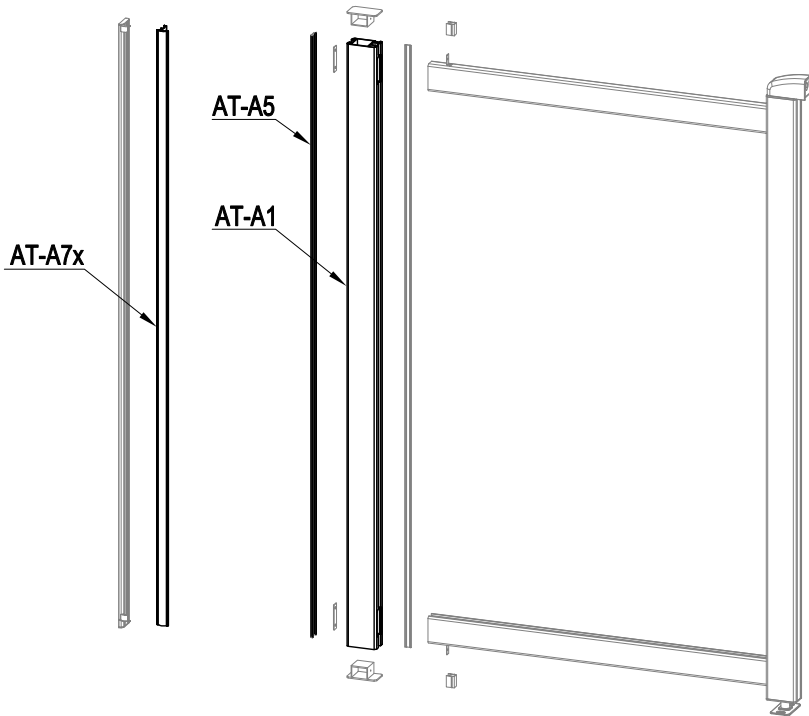

Manual Accessories G21

mounting profile for gate with drive, 158 cm

AT-A1		1573mm	x1
AT-A5		1573mm	x1
AT-A7x		1553mm	x1

AT-A1		1573mm	x1
AT-A5		1573mm	x1
AT-A7x		1553mm	x1

AT-A7	→	AT-A7x
AT-A2	→	AT-A1
AT-A5a	→	AT-A5
Dr-A5b		