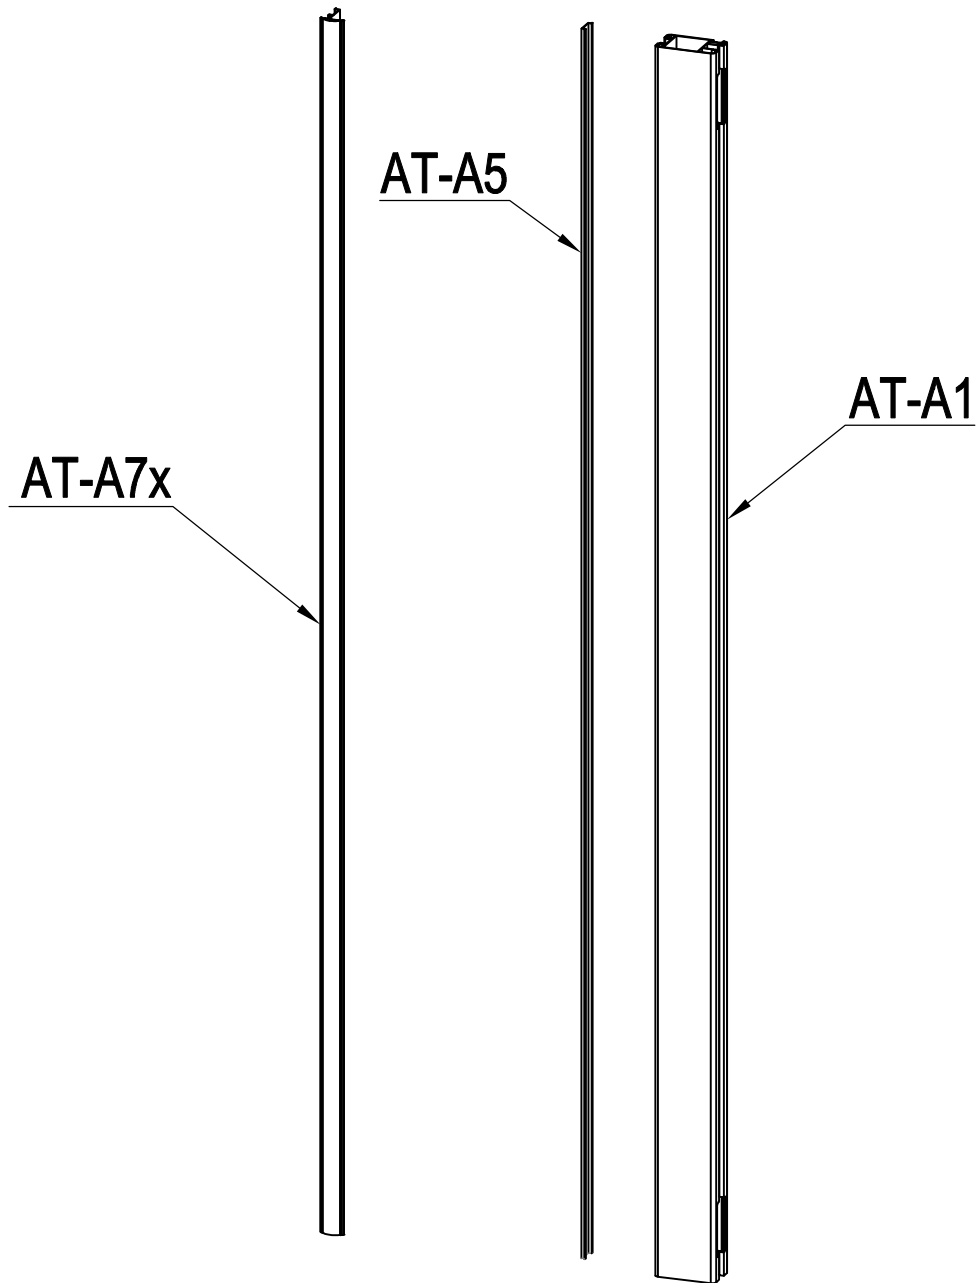

Manual Accessories G21

mounting profile for gate with drive, 158 cm

AT-A1		1573mm	x1
AT-A5		1573mm	x1
AT-A7x		1553mm	x1

AT-A1		1573mm	x1
AT-A5		1573mm	x1
AT-A7x		1553mm	x1

AT-A7	→	AT-A7x
AT-A2	→	AT-A1
AT-A5a	→	AT-A5
Dr-A5b		

۱۲۷