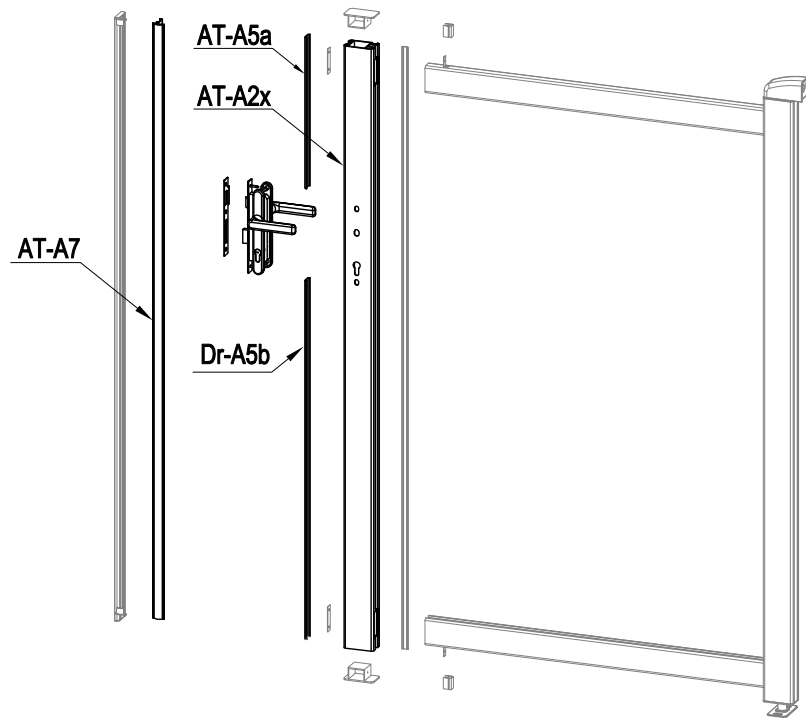

Manual Accessories G21

mounting profile for gate with drive, 158 cm

AT-A1		1573mm	x1
AT-A5		1573mm	x1
AT-A7x		1553mm	x1

AT-A1		1573mm	x1
AT-A5		1573mm	x1
AT-A7x		1553mm	x1

AT-A7	→	AT-A7x
AT-A2	→	AT-A1
AT-A5a	→	AT-A5
Dr-A5b		