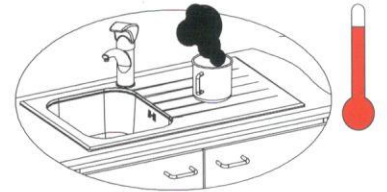

✗ = not OK

✓ = OK

✗

✓

✗

✗

✗

✓

✗

✓

✗