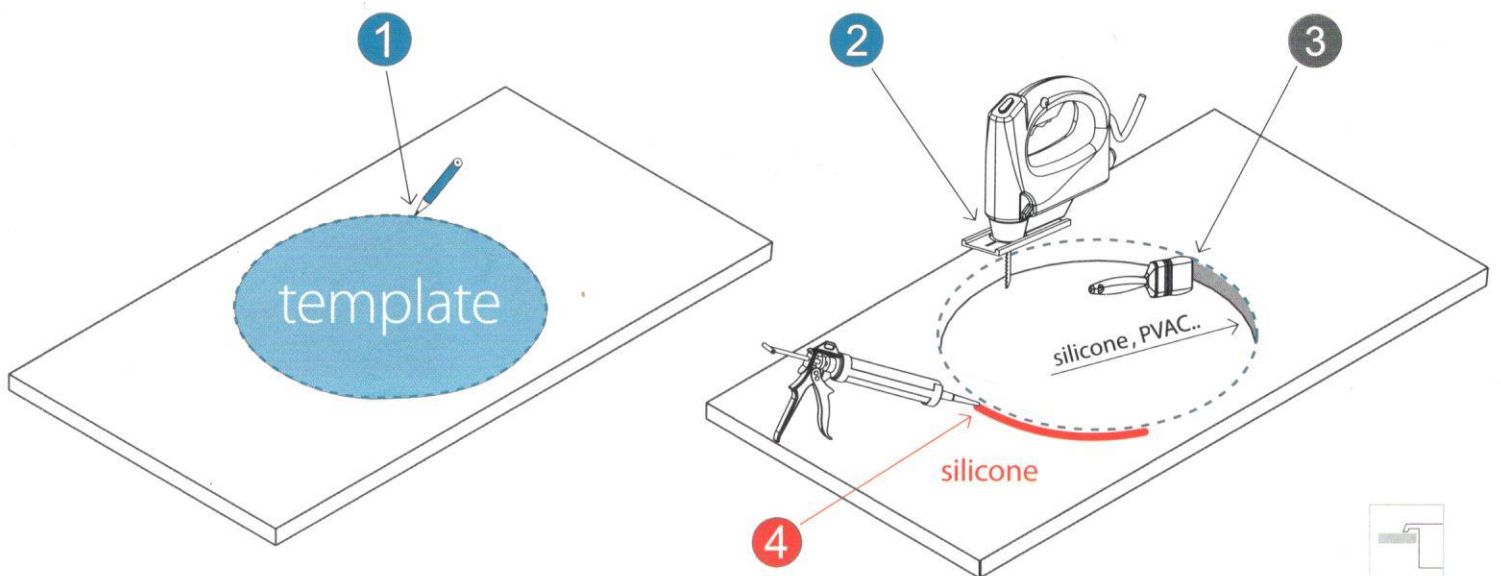

genesis

by ALVEUS