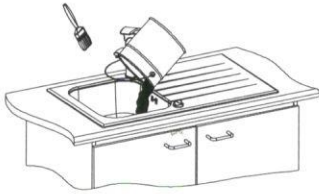

✗ = not OK

✓ = OK

✗

✓

✗

✗

✗

✓

✗

✓

✗