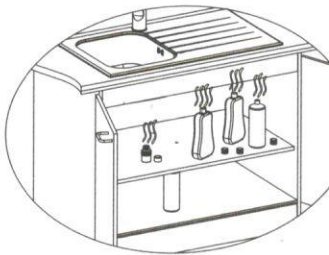

✗ = not OK

✓ = OK

✗

✓

✗

✗

✗

✓

✗

✓

✗