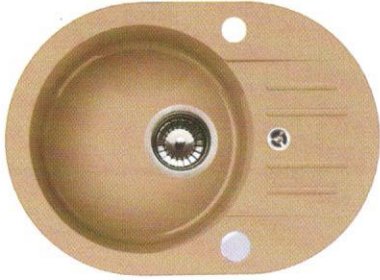

# genesis

by ALVEUS

✗ = not OK

✓ = OK

✗

✓

✗

✗

## sink mounted on silicone

model (mm)	l x b <sup>±1</sup> (mm)
1. 750 x 420	730 x 400
2. 580 x 420	560 x 400
3. 450 x 500	430 x 480