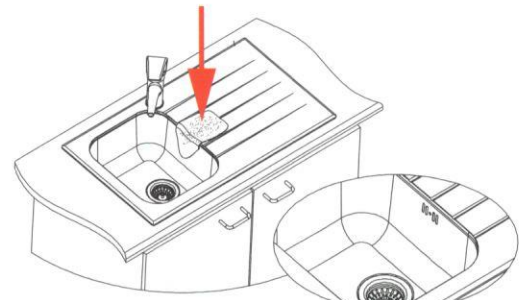

✗ = not OK

✓ = OK

✗

✓

✗

✗

✗

✓

✗

✓

✗