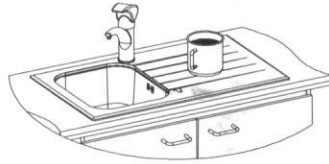

✗ = not OK

✓ = OK

✗

✓

✗

✗

✗

✓

✗

✓

✗