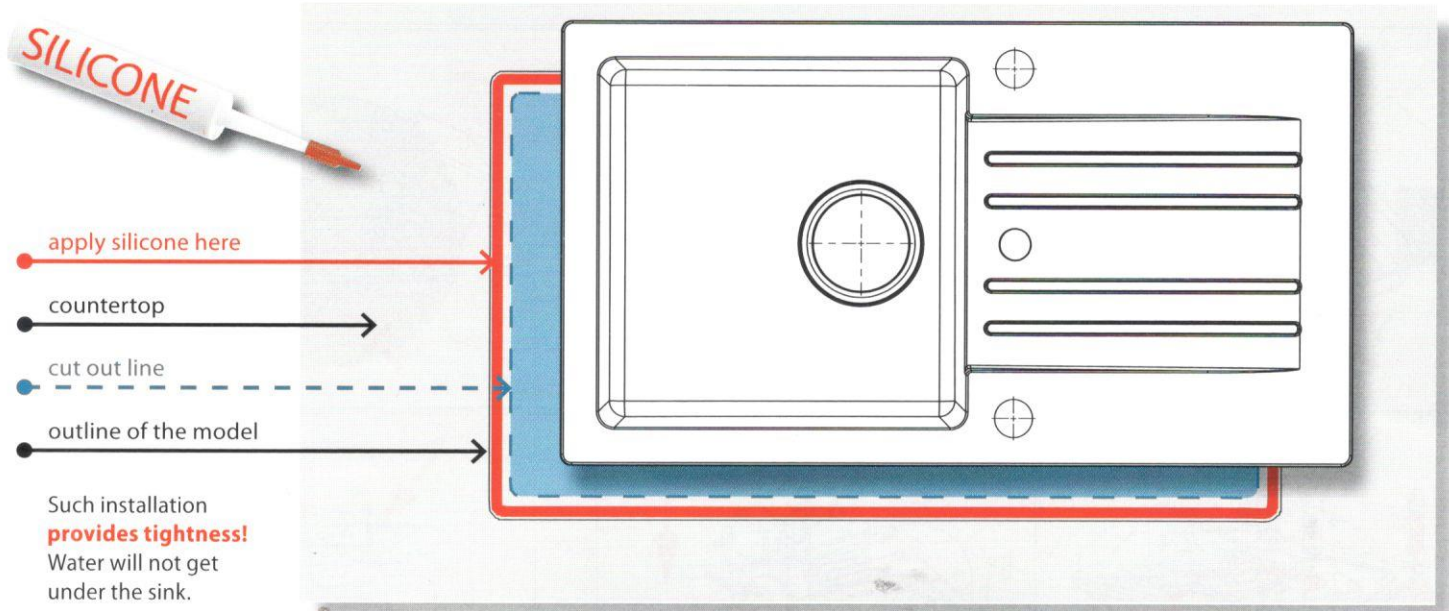

## sink mounted on silicone

model (mm)	l x b <sup>±1</sup> (mm)
1. 750 x 420	730 x 400
2. 580 x 420	560 x 400
3. 450 x 500	430 x 480