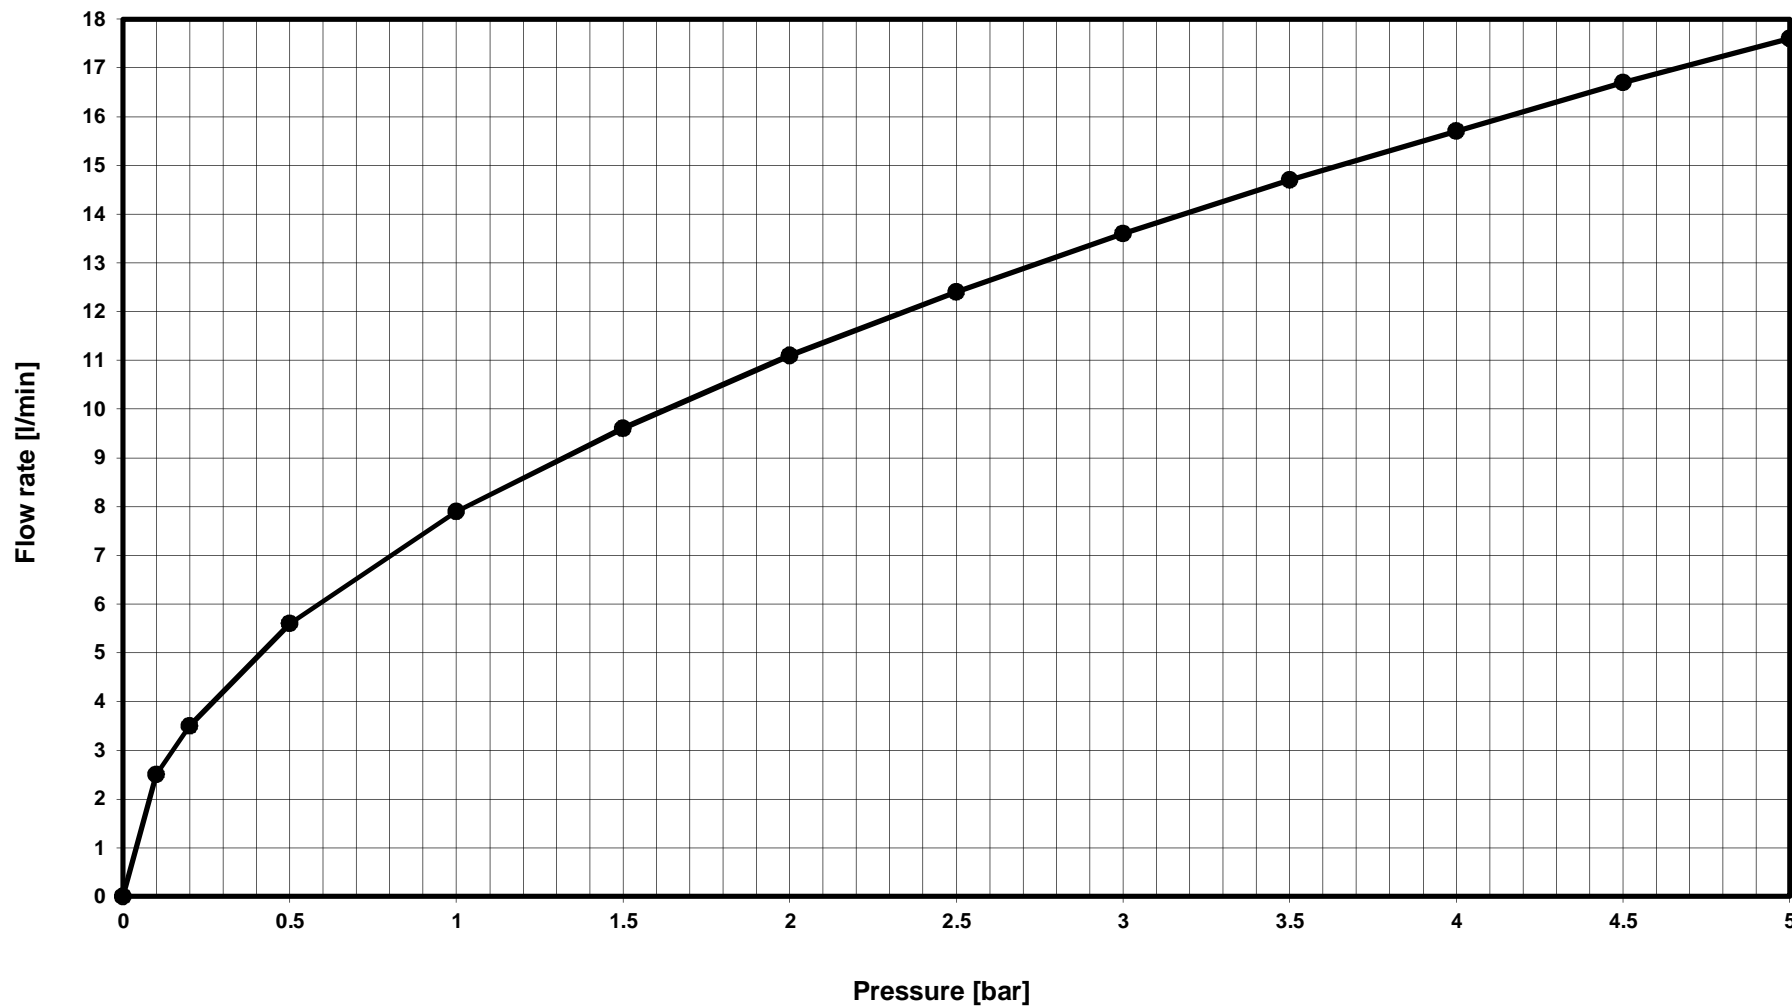

B1720AA CERAFLEX SHR MXR EXPSD LVR DOWNWARDS

—●— Mixed water - series